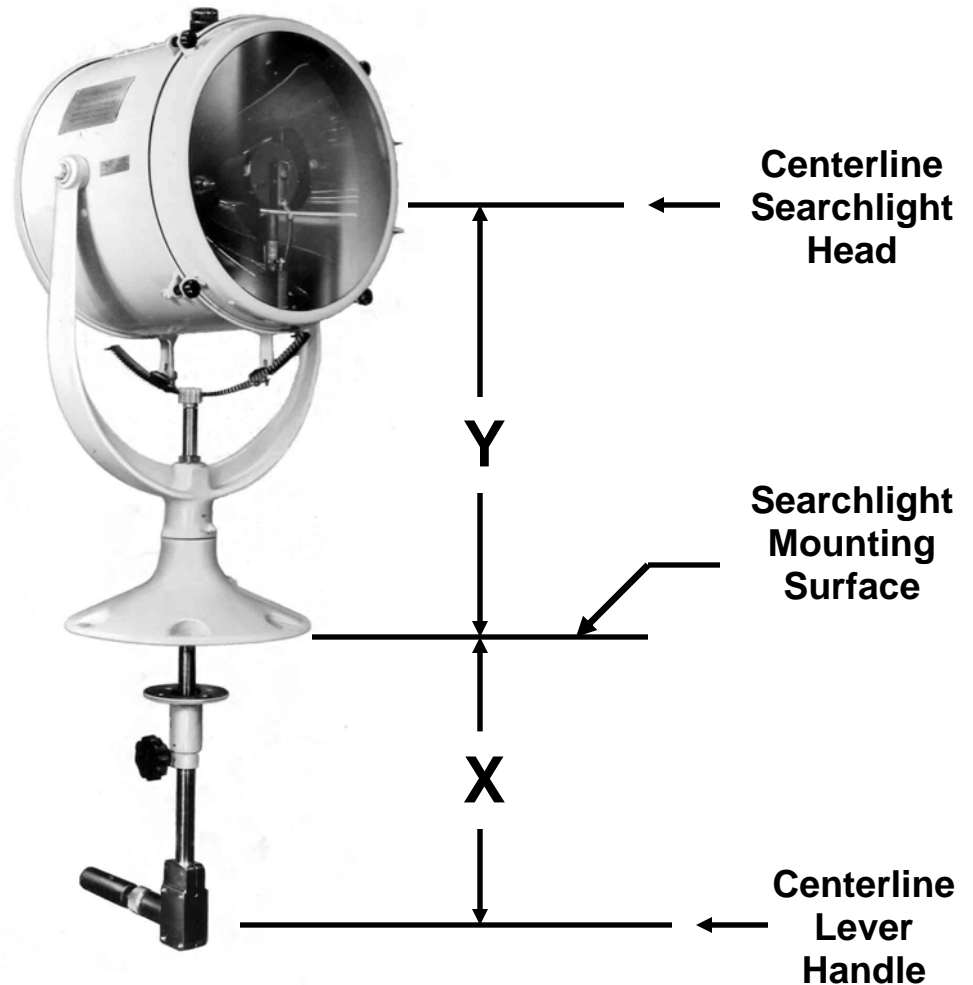

## Control Length and Height for 500 Watt Xenon Remote Lever-Controlled Searchlight

- **Dimension “X”...** is the control length measured from the searchlight mounting surface (i.e. pilothouse rooftop, guardhouse rooftop, etc), to the centerline of the lever control handle. The standard length is 22-inches (559mm), however it can be made any length to satisfy your needs. Consult factory for the exact custom length you desire.
- **Dimension “Y”...** is the height measured from the searchlight mounting surface to the center of the searchlight head. The standard base searchlight (Model X9396LG-RF) has Y-Dimension of 23.19-inches (589mm) and the searchlight model with a Taller Pedestal (Model X4785LG-RF) has Y-Dimension of 52-inches (1321mm). The Searchlight Height can be any custom height. Consult Factory for the exact custom height you desire.