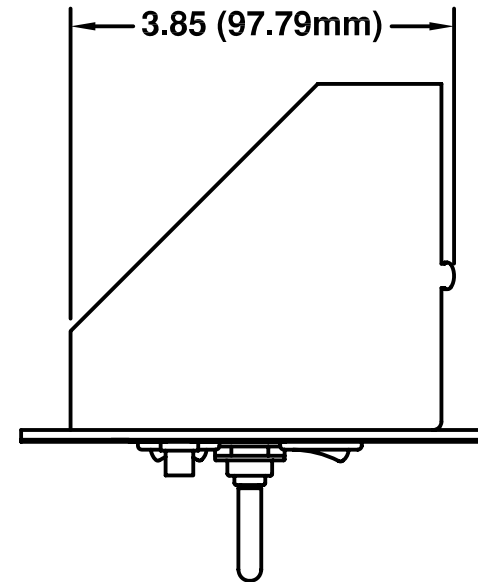

500 Watt Xenon C4-1M-1 (Indoor) and C4E1M-1-1 (Outdoor) Joystick Controls Dimensions in Inches (mm)

NOTE: Dimensions shown are for Control Panel recessed below console surface. Consult factory for mounting in external enclosure.

Weight = 2 LB (.9 KG)

DRAWN RPA	DATE 9/18/06	THE CARLISLE & FINCH CO. CINCINNATI, OHIO	
CHKR	APVD	TITLE CONTROL STATION	
SIZE C	PART NO. C4_1M-1(DIM)	REV .	
SCALE FULL		SHEET 1 OF 1	