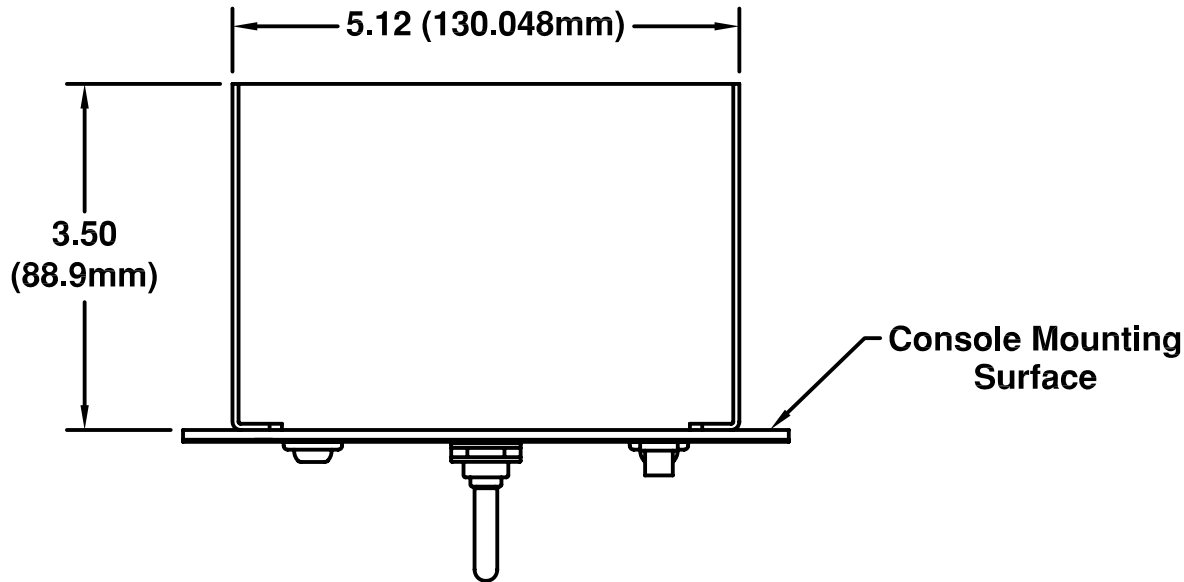

500 Watt Xenon C4-1M-1 (Indoor) and C4E1M-1-1 (Outdoor) Joystick Controls Dimensions in Inches (mm)

NOTE: Dimensions shown are for Control Panel recessed below console surface. Consult factory for mounting in external enclosure.

Weight = 2 LB (.9 KG)

DRAWN RPA	DATE 9/18/06	THE CARLISLE & FINCH CO. CINCINNATI, OHIO	
CHKR	APVD	TITLE CONTROL STATION	
SIZE C	PART NO. C4_1M-1(DIM)	REV .	
SCALE FULL		SHEET 1 OF 1	