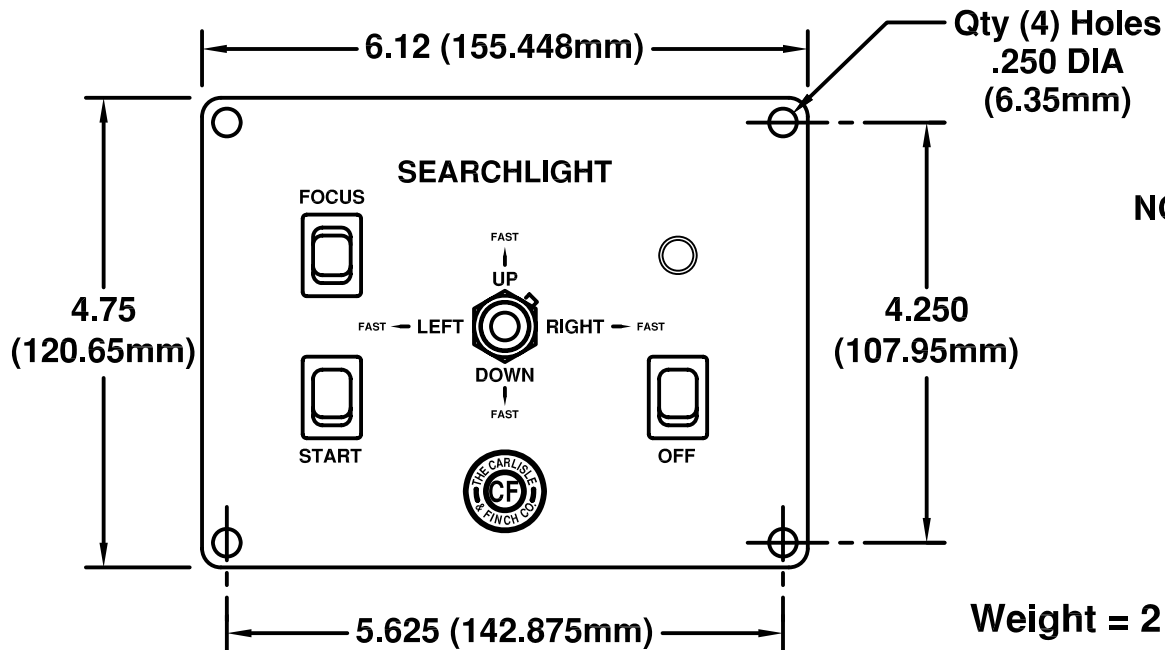

500 Watt Xenon C4-1M-1 (Indoor) and C4E1M-1-1 (Outdoor) Joystick Controls Dimensions in Inches (mm)

NOTE: Dimensions shown are for Control Panel recessed below console surface. Consult factory for mounting in external enclosure.

Weight = 2 LB (.9 KG)

DRAWN RPA	DATE 9/18/06	THE CARLISLE & FINCH CO. CINCINNATI, OHIO	
CHKR	APVD	TITLE CONTROL STATION	
SIZE C	PART NO. C4_1M-1(DIM)	REV .	
SCALE FULL		SHEET 1 OF 1	