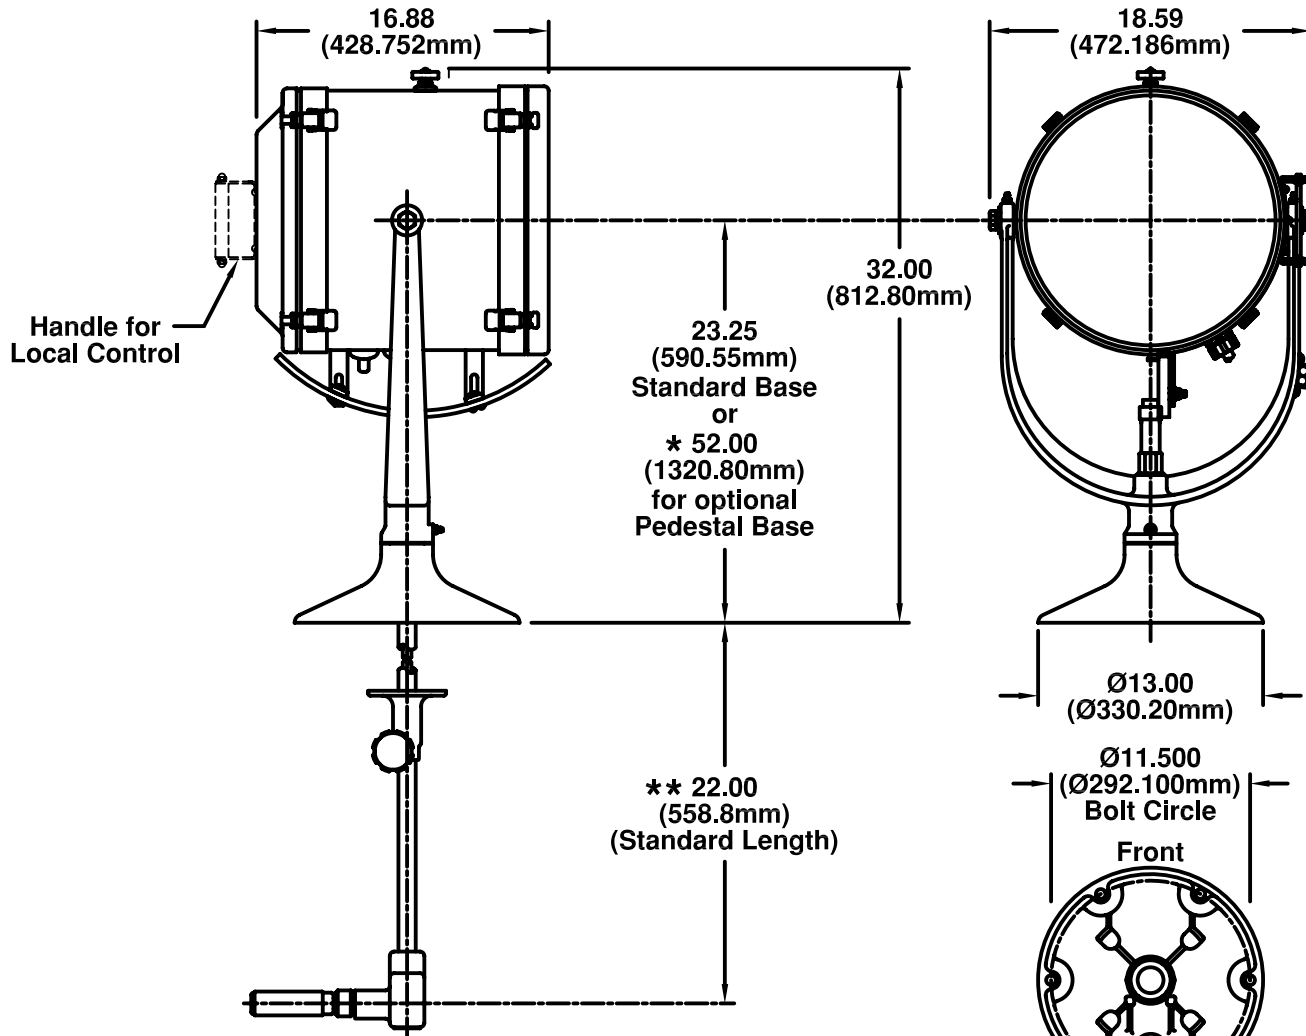

500 Watt Xenon Searchlights

Models X9396LG-RF and X9396LG-HRF

Dimensions in Inches (mm)

* NOTE: This height can be made to any length as specified by customer. Consult factory for custom dimension.

** NOTE: This control length can be any length as specified by customer. Consult factory for custom dimension.

Weight for Standard Base= 80 LB (37 KG)
Weight for Pedestal Base= 95 LB (43 KG)

Qty (6) Holes
.562 DIA
(14.275mm)
60° Apart

DRAWN	DATE	THE CARLISLE & FINCH CO. CINCINNATI, OHIO	
RPA	9/18/06	TITLE	
CHKR	APVD	500W SEARCHLIGHT	
		SIZE	PART NO.
		F	X9396LG- (DIM)
		SCALE	SHEET 1 OF 1
		NONE	