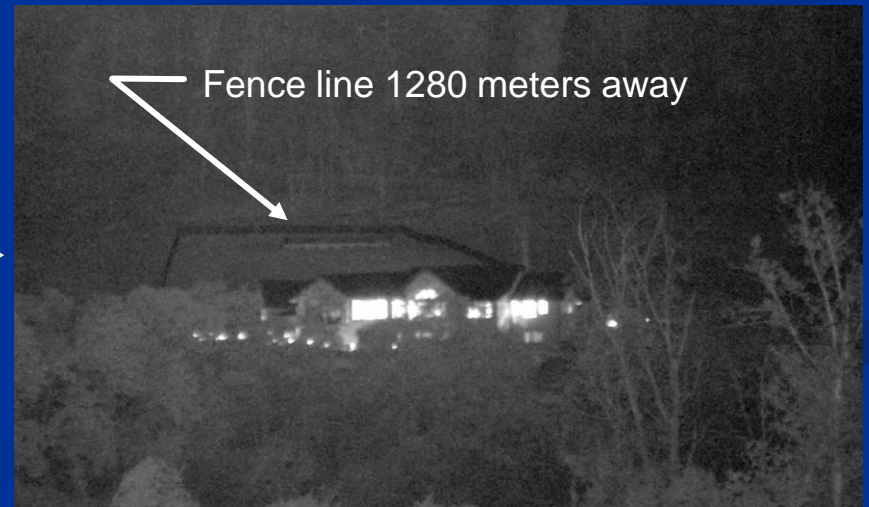

Searchlight has Visible LED's and Invisible Infrared (IR) LED's

Description: Searchlight Beam projects an Infrared (IR) Beam undetected by the Human Eye. Using the Lowlight Camera, objects/people normally unseen in total darkness, are covertly "Lit up like Daylight" on the camera monitor.

The Brightest Beam you'll never see™

Harbor in Total Darkness

Harbor seen on Camera Monitor!

House on Dark Shoreline

House seen on Camera Monitor!