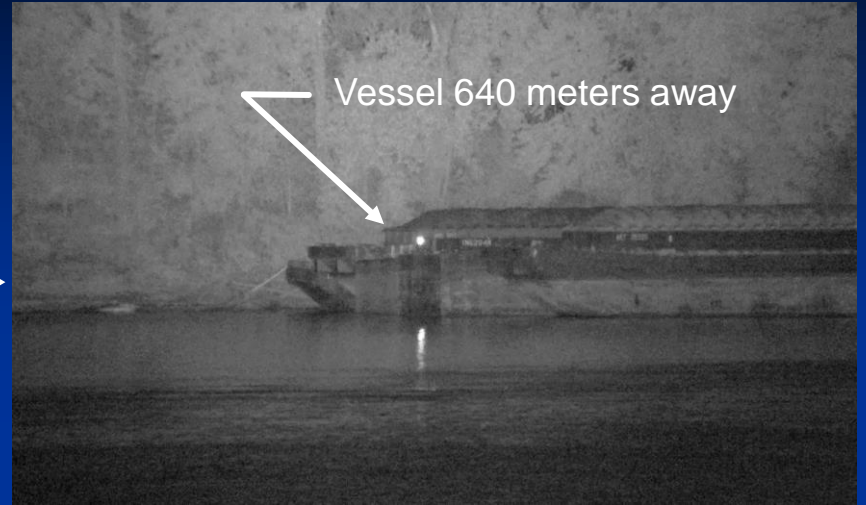

Searchlight has Visible LED's and Invisible Infrared (IR) LED's

Description: Searchlight Beam projects an Infrared (IR) Beam undetected by the Human Eye. Using the Lowlight Camera, objects/people normally unseen in total darkness, are covertly "Lit up like Daylight" on the camera monitor.

The Brightest Beam you'll never see™

Harbor in Total Darkness

Harbor seen on Camera Monitor!

House on Dark Shoreline

House seen on Camera Monitor!