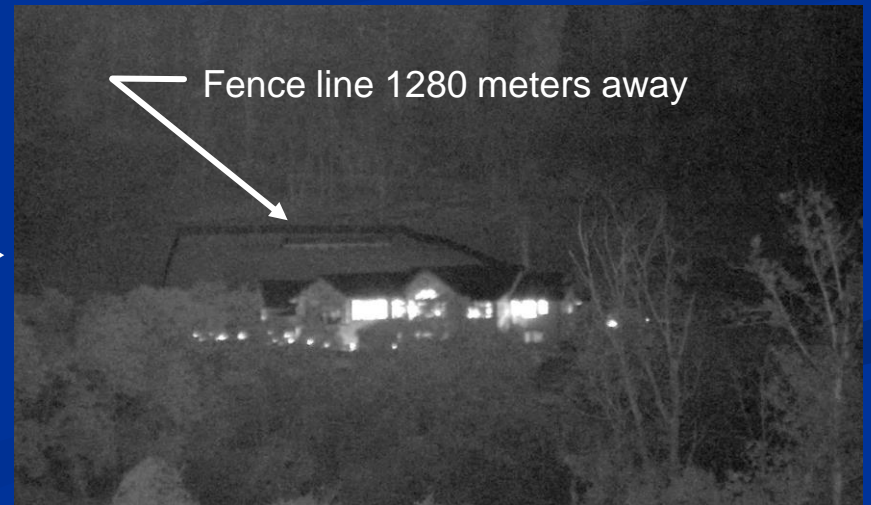

Searchlight has Visible LED's and Invisible Infrared (IR) LED's

The Brightest Beam you'll never see™

Harbor in Total Darkness

Harbor seen on Camera Monitor!

House on Dark Shoreline

House seen on Camera Monitor!