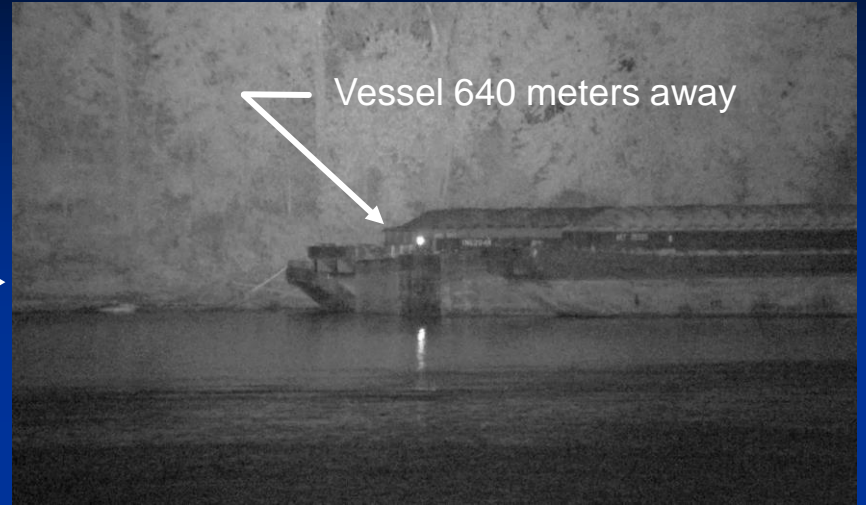

Searchlight has Visible LED's and Invisible Infrared (IR) LED's

The Brightest Beam you'll never see™

Harbor in Total Darkness

Harbor seen on Camera Monitor!

House on Dark Shoreline

House seen on Camera Monitor!