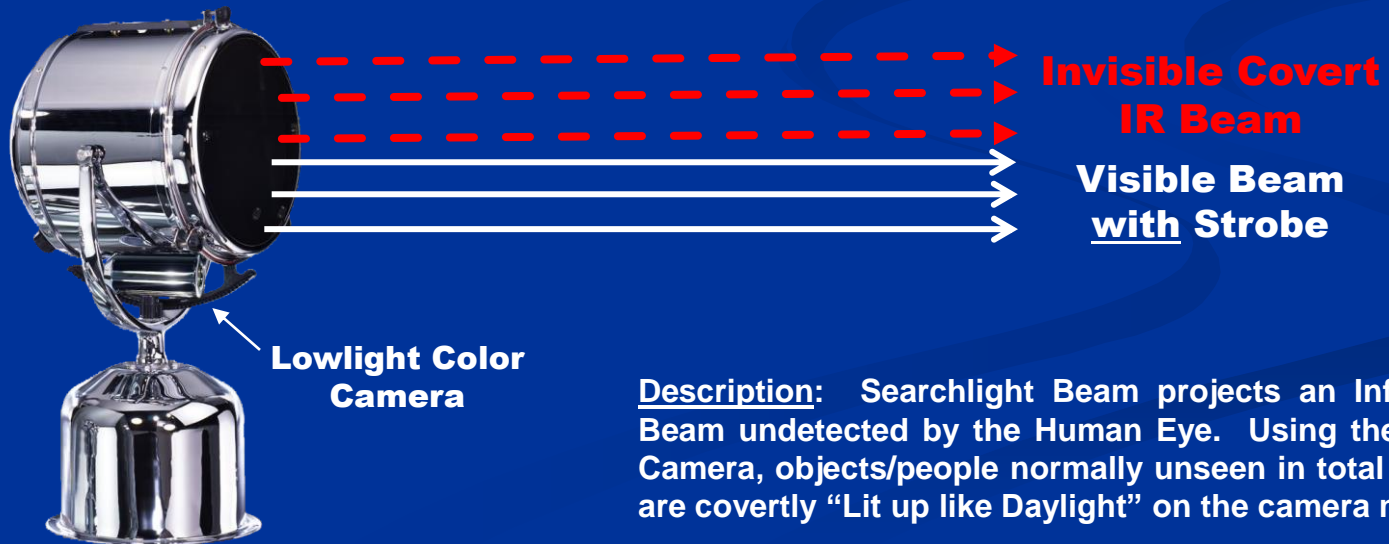

Searchlight has Visible LED's and Invisible Infrared (IR) LED's

The Brightest Beam you'll never see™

Harbor in Total Darkness

Harbor seen on Camera Monitor!

House on Dark Shoreline

House seen on Camera Monitor!